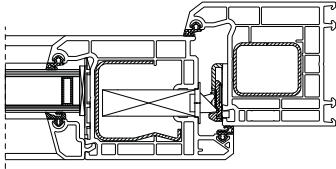

# MACO PROTECT

DOOR LOCKS

STABLE DOOR LOCK

ORDER INSTRUCTIONS

**MACO  
PROTECT**

Top Lever Operated  
Bottom Cylinder Operated  
Stable Door Lock  
2 x HOOK & 2 x i.S. Cam Locking

| Lever Operated | Faceplate Width | BS | Locking Style            | HC | ■ | Faceplate (mm) | Box Qty |
|----------------|-----------------|----|--------------------------|----|---|----------------|---------|
| 103054         | 16mm            | 35 | 2 Hook and 2 i.s Cam     | 92 | 8 | 2400           | 1       |
| 103055         | 16mm            | 45 | 2 Hook and 2 i.s Cam     | 92 | 8 | 2400           | 1       |
| 103349         | 16mm            | 35 | 2 Pin Bolt and 2 i.S Cam | 92 | 8 | 2400           | 1       |

STABLE DOOR LOCK  
COMBINATION PVC & TIMBER

**MACO  
PROTECT**

**Top Lever Operated  
Bottom Cylinder Operated  
Stable Door Lock  
2 x HOOK Locking**

| Lever Operated | Faceplate Width | BS | Locking Style | HC | ■ | Faceplate (mm) | Box Qty |
|----------------|-----------------|----|---------------|----|---|----------------|---------|
| 103056         | 16mm            | 35 | 2 Hook        | 92 | 8 | 2400           | 1       |
| 103057         | 16mm            | 45 | 2 Hook        | 92 | 8 | 2400           | 1       |