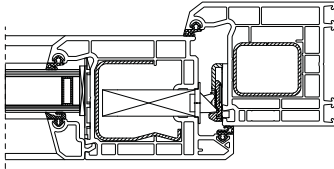

# MACO PROTECT

DOOR LOCKS

STABLE DOOR LOCK

ORDER INSTRUCTIONS

**MACO  
PROTECT**

Top Lever Operated  
Bottom Cylinder Operated  
Stable Door Lock  
2 x HOOK & 2 x i.S. Cam Locking

| Lever Operated | Faceplate Width | BS | Locking Style            | HC | ■ | Faceplate (mm) | Box Qty |
|----------------|-----------------|----|--------------------------|----|---|----------------|---------|
| 103054         | 16mm            | 35 | 2 Hook and 2 i.s Cam     | 92 | 8 | 2400           | 1       |
| 103055         | 16mm            | 45 | 2 Hook and 2 i.s Cam     | 92 | 8 | 2400           | 1       |
| 103349         | 16mm            | 35 | 2 Pin Bolt and 2 i.S Cam | 92 | 8 | 2400           | 1       |

STABLE DOOR LOCK  
COMBINATION PVC & TIMBER

**MACO  
PROTECT**

**Top Lever Operated  
Bottom Cylinder Operated  
Stable Door Lock  
2 x HOOK Locking**

| Lever Operated | Faceplate Width | BS | Locking Style | HC | ■ | Faceplate (mm) | Box Qty |
|----------------|-----------------|----|---------------|----|---|----------------|---------|
| 103056         | 16mm            | 35 | 2 Hook        | 92 | 8 | 2400           | 1       |
| 103057         | 16mm            | 45 | 2 Hook        | 92 | 8 | 2400           | 1       |