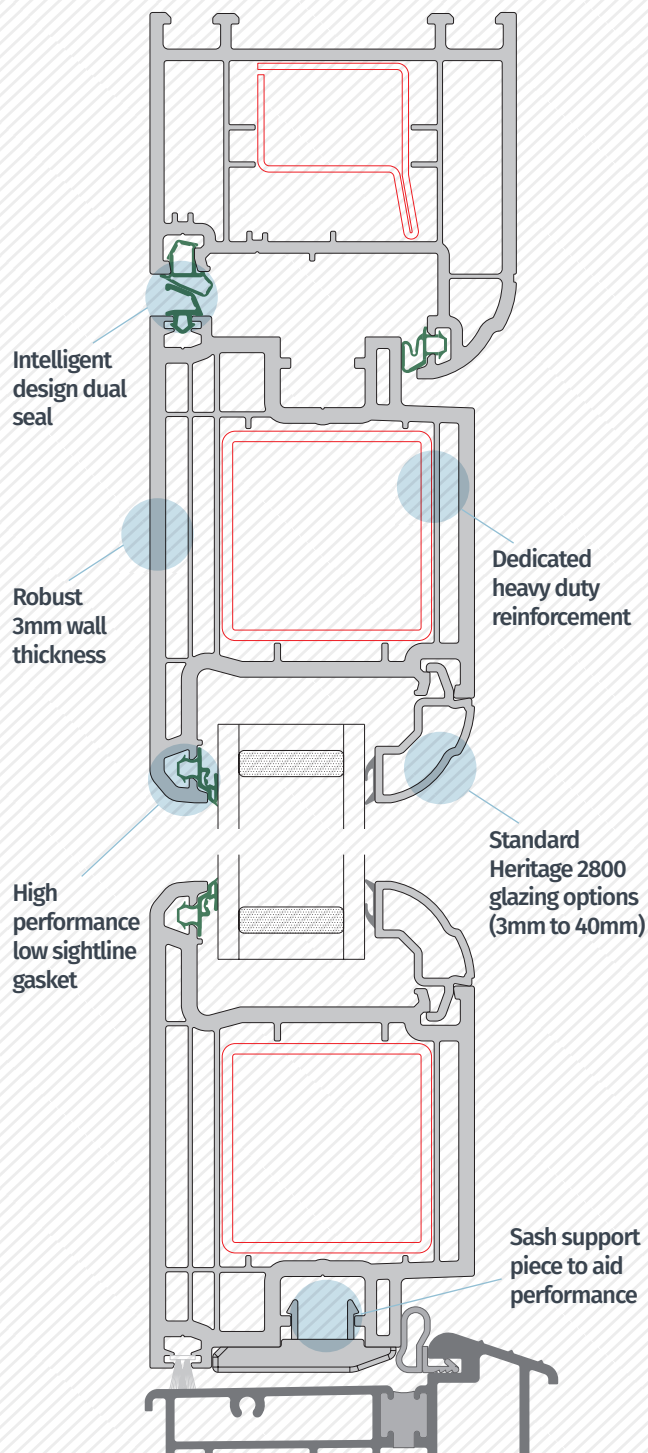

Externally a new dual seal combination maximises water tightness and conceals hardware.

An integral drainage slope encourages water to drain away quickly and easily.

Security

Deceuninck supplies its Heritage flush door system with a comprehensive set of dedicated hardware as standard. Designed in conjunction with a market leading hardware brand, all components are 100% bespoke, giving you a level of performance and security that cannot be matched.

Weather test results

		French Door		Single Door	
		Full Frame	Low Threshold	Full Frame	Low Threshold
	Size Tested	1990x2205	1990x2165	1030x2205	1030x2165
Air Permeability	Class	A4	A4	A4	A4
	Rating	600 Pa	600 Pa	600 Pa	600 Pa
Water tightness	Class	E1050	3A	E1050	9A
	Rating	1050 Pa	100 Pa	1050 Pa	600 Pa
Wind Resistance	Class	A3	A3	A3	A3
	Rating	1200 Pa	1200 Pa	1200 Pa	1200 Pa